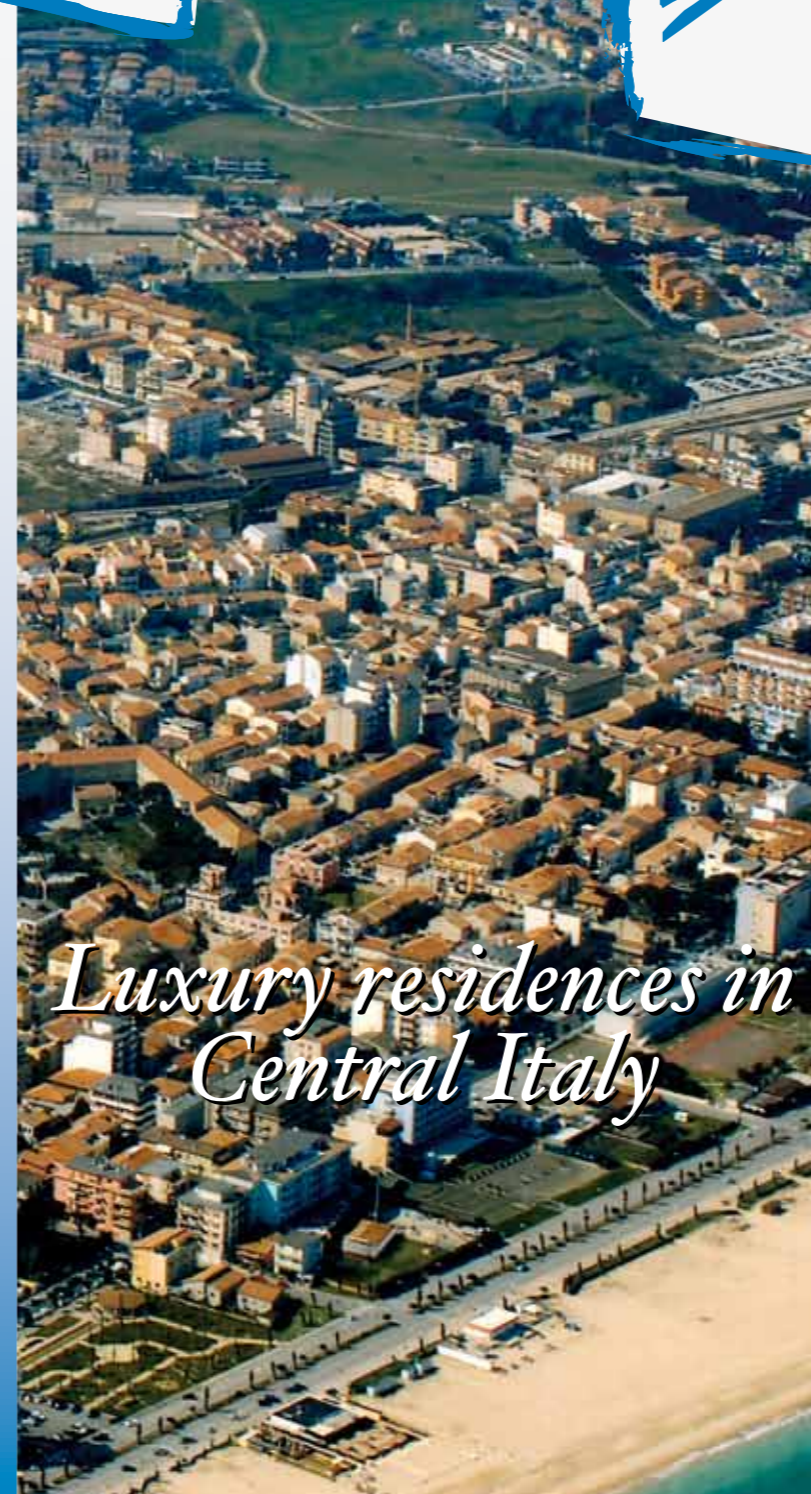

Luxury residences in
Central Italy