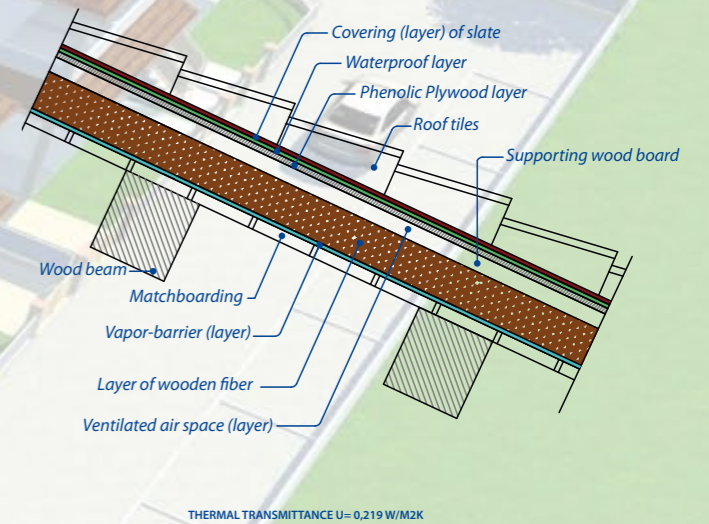

“Le logge” - Luxury residences in Central Italy..

Le Logge residence is an area where you can choose your own villa, penthouse or apartment. The developer gives you the opportunity to build the house of your dreams, accomplishing your wishes and your desires. You will interact with an international team of architects, builders and designers who will translate your dreams into reality. The Logge is located on the hill of Civitanova Marche, only 5 minutes from the city centre and the beach, where you will enjoy a peaceful atmosphere and a fantastic sea view, without missing the convenience of short distance transfer. Le Logge is in Via Valle D'Aosta in Civitanova Marche, Macerata - Centre of Italy.

- **CUSTOMIZABLE S.M. UNITS FROM:**
  - 59 - 66 - 71 - 90* - 116* - 141* - 231 (Duplex only)
  * **EITHER SINGLE LEVEL OR DUPLEX**
- **INCLUDING:**
  - **GARDEN**
  - **GARAGE**
- **PROTOCOLLO ITACA**
  (sustainability assessment method)
- **HIGHEST TECHNICAL**
- **ENERGY SAVING SOLUTIONS**

**INSULATION SYSTEM COVERING SLOPED FLOOR
-VENTILATED WOODEN ROOF LIKE- VERTICAL SECTION**