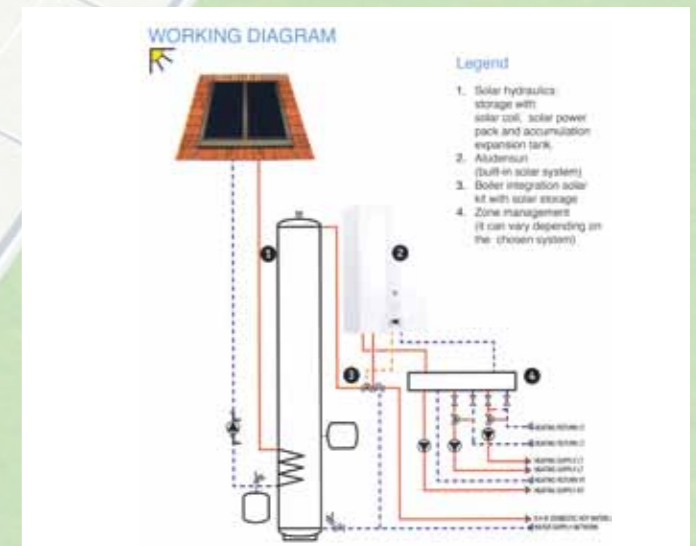

BUILT-IN COMPACT MULTI ENERGY SYSTEM